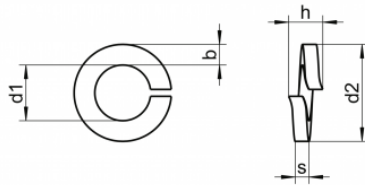

## Open-shape grower washer DIN-127 B

Grower washer with shape B and bent in stainless steel. DIN-127B

Stainless steel grades A, A-2, A-4 and others upon request.

| AISI | A | DIN EN | DESIGNACION  
 | 304 | A2 | 1.4301 | X5CrNi 18-10  
 | 316 | A4 | 1.4401 | X5CrNiMo 17-12-2

### Technical information

| d1   | Métrica | d2   | s   |
|------|---------|------|-----|
| 2.1  | M2      | 4.4  | 0.5 |
| 2.6  | M2,5    | 5.1  | 0.6 |
| 3.1  | M3      | 6.2  | 0.8 |
| 3.6  | M3,5    | 6.7  | 0.8 |
| 4.1  | M4      | 7.6  | 0.9 |
| 5.1  | M5      | 9.2  | 1.2 |
| 6.1  | M6      | 11.8 | 1.6 |
| 8.1  | M8      | 14.8 | 2   |
| 10.2 | M10     | 18.1 | 2.2 |
| 12.2 | M12     | 21.1 | 2.5 |
| 14.2 | M14     | 24.1 | 3   |
| 16.2 | M16     | 27.4 | 3.5 |
| 18.2 | M18     | 29.4 | 3.5 |
| 20.2 | M20     | 33.6 | 4   |
| 22.5 | M22     | 35.9 | 4   |
| 24.5 | M24     | 40   | 5   |
| 27.5 | M27     | 43   | 5   |